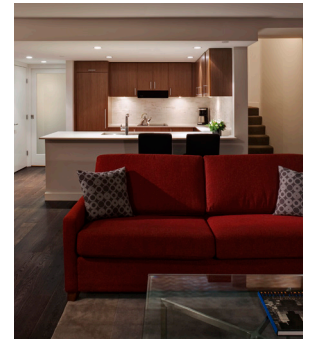

Living Space

- Contemporary design
- Open-air balconies
- Sofa bed (in most suites)
- 42" flat screen TV with PVR
- Air conditioning
- In-suite washer and dryer
- iPod docking station
- Phone
- In-suite storage room with closet organizer