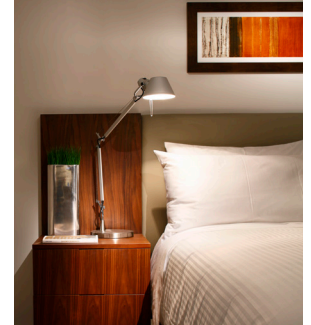

### Bedroom

- King and/or queen-sized bed
- Hypnos Executive Series Mattress with two-sided pillow top
- 300 thread count bed linens
- Black out drapes
- 32" flat screen TV
- iPod docking station
- In-suite safe