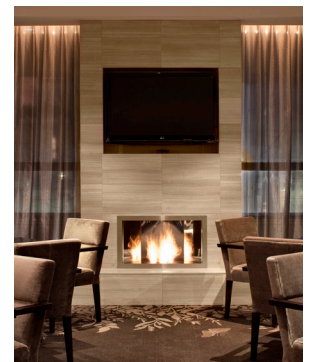

### Common Areas

- 2,000 sq.ft. fitness centre with available personal training
- Heated outdoor saltwater pool and hot tub
- Steam room and sauna
- Lounge with fireplace

**LEVEL**<sup>®</sup>  
FURNISHED LIVING